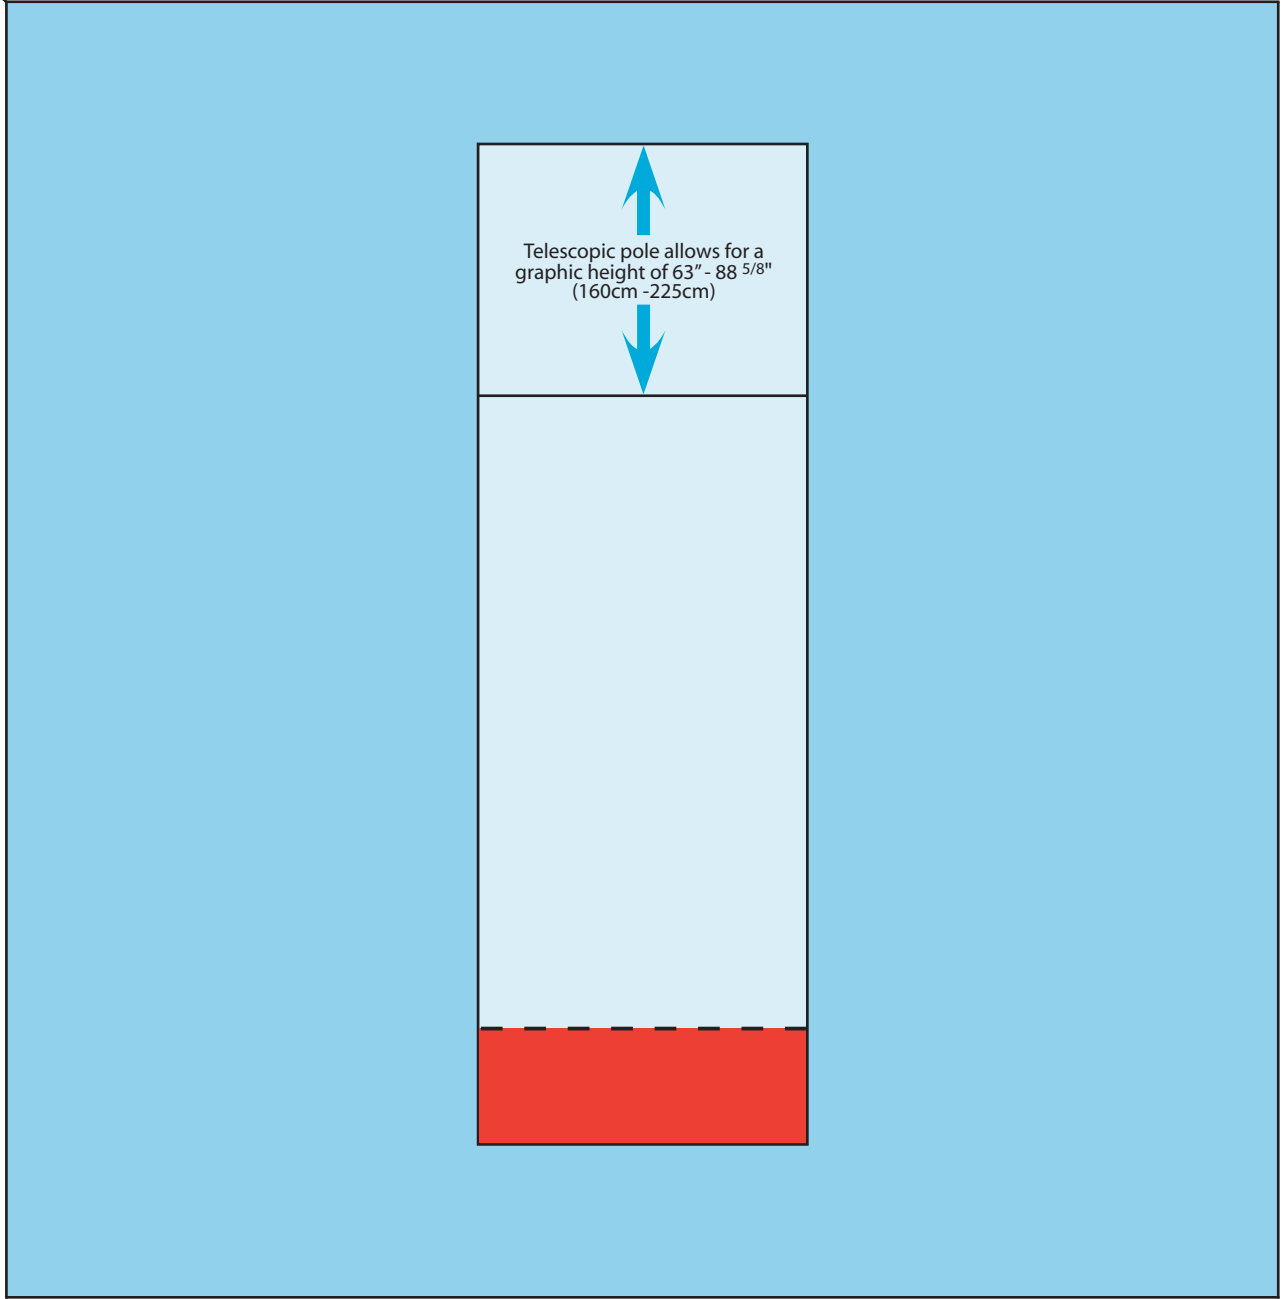

Expand M2 Size Chart

Width

33 7/16 "
(85 cm)

Visible
Area

Non-Visible
Graphic Bleed
+6"
(+15 cm)