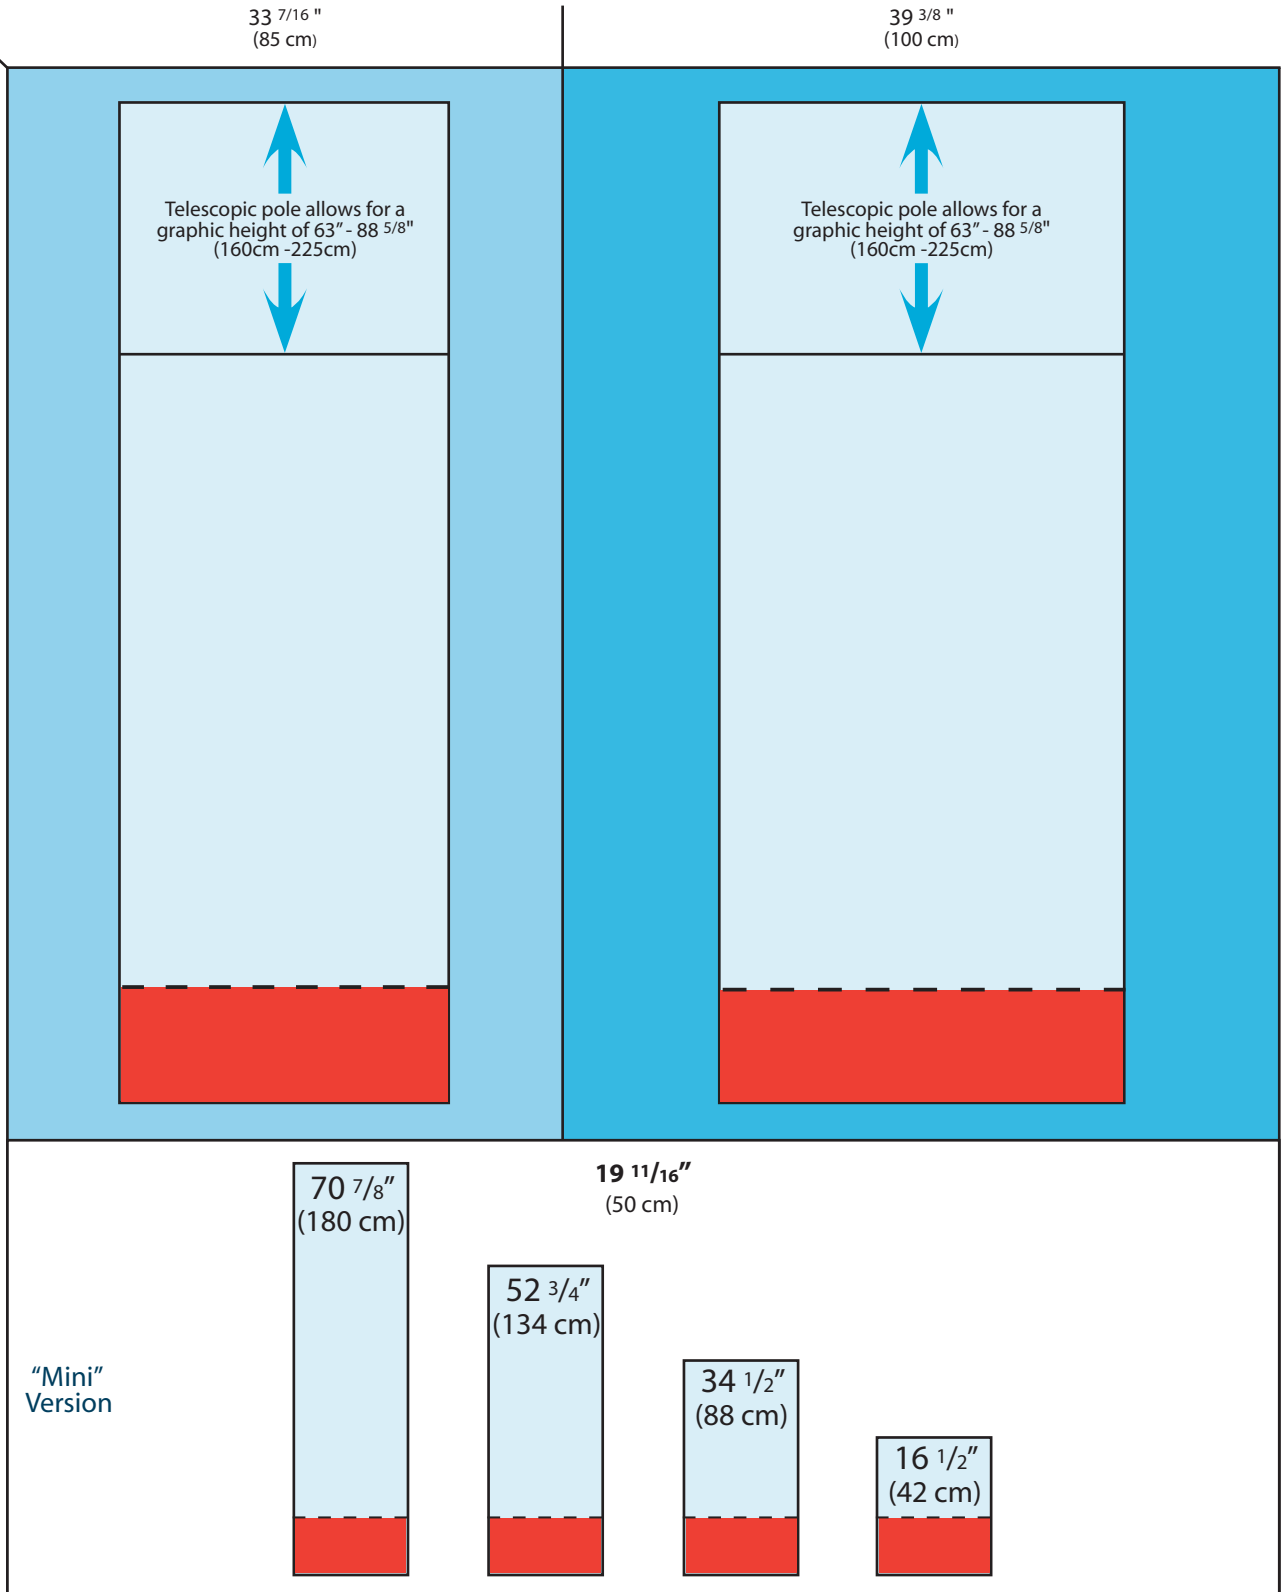

Expand QuickScreen 3 Size Chart

Width

Visible Area

Non-Visible Graphic Bleed + 6" (+ 15 cm)